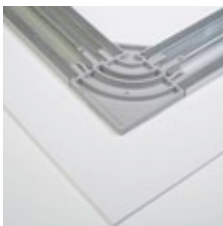

costruire la cornice, applicare il biadesivo, posizionare la cornice sul muro grazie al sistema di alette laterali per il montaggio, staccare tali alette e attaccare il pannello alla parete.

rahmen zusammenbauen, doppelklebeband aufbringen, rahmen mittels montagehilfen positionieren, montagehilfen abreißen, paneel aufhängen

assemble the frame, put on the double sided adhesive tape, position the frame with the positioning straps, tear away straps, wall mount the panel